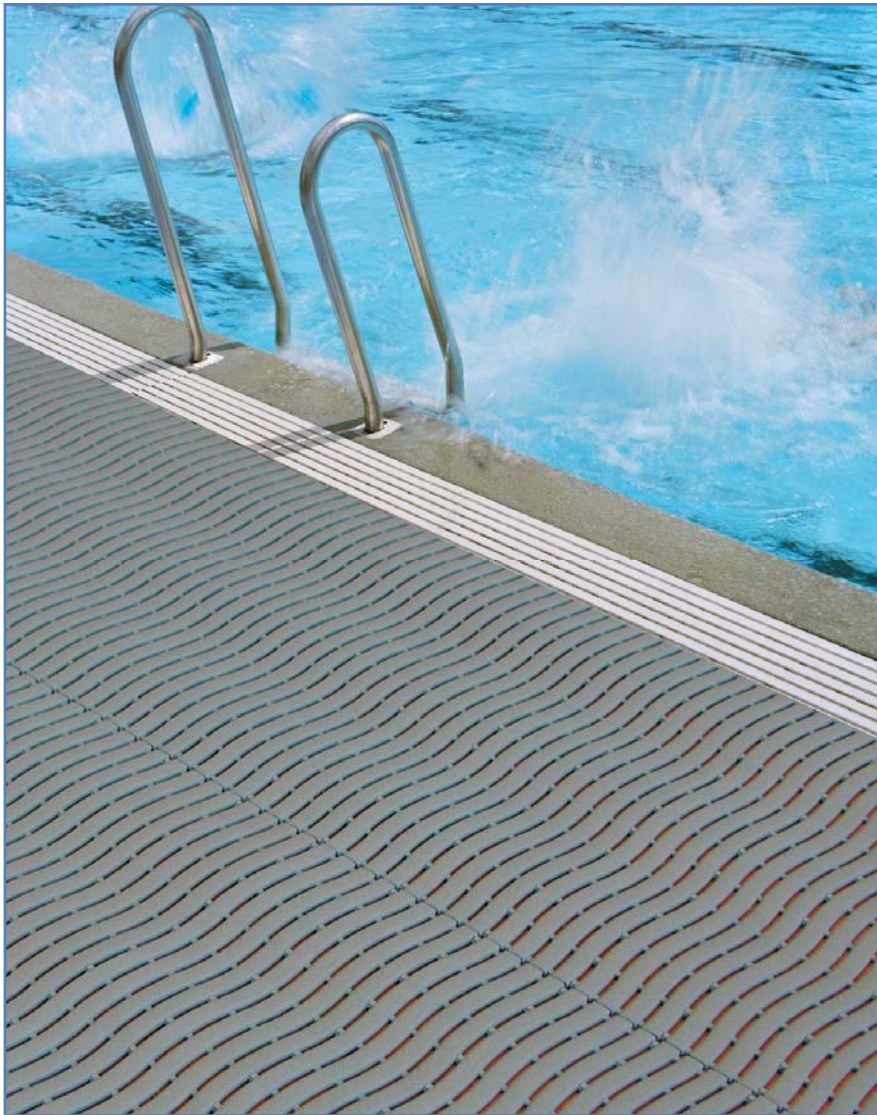

Ultima wet area mat is ideal for swimming pool surrounds, showers, spas, saunas and changing rooms. Curved design allows water to easily drain off, providing slip resistant, safe and dry surface. Ultima wet area mat is warm and comfortable and ideal with barefoot traffic.

Non-slip and safe surface

Ultima offers exceptional drainage and comfort. Curved design of the surface promotes immediate drainage.

Unbacked construction allows water to pass through the mat, providing safe and dry surface.

The soft and resilient non-slip knobs on the surface of the mat provide comfortable cushion for bare feet.

Ultima wet area matting is an ideal way of covering large areas.

Ultima has non-slip and self-draining design.

Ultima –wet area mat in rolls

Delivery in rolls, easy to assemble

Ultima wet area matting is an ideal way of covering large areas. Ultima tiles have a built in connecting system that allows rolls to be easily interlocked lengthwise.