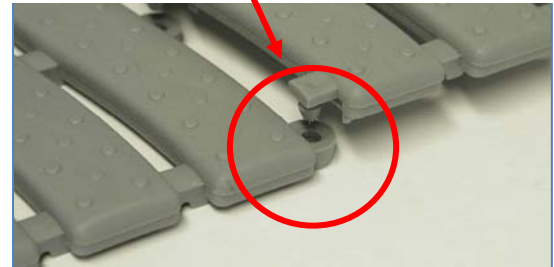

Non-slip and safe surface

Ultima offers exceptional drainage and comfort. Curved design of the surface promotes immediate drainage.

Unbacked construction allows water to pass through the mat, providing safe and dry surface.

The soft and resilient non-slip knobs on the surface of the mat provide comfortable cushion for bare feet.

Ultima wet area matting is an ideal way of covering large areas.

Ultima has non-slip and self-draining design.

Ultima –wet area mat in rolls

Delivery in rolls, easy to assemble

Ultima wet area matting is an ideal way of covering large areas. Ultima tiles have a built in connecting system that allows rolls to be easily interlocked lengthwise.

Ultima is delivered in rolls. Rolls can be assembled next to each other with separate connectors.

Hidden interlocking connectors, seamless look.

SPECIFICATIONS:	
Material:	Antibacterially treated UV-resistant PE-polymers. 100 % recyclable.
Roll width:	58 cm
Roll length:	16 m
Height:	9 mm
Weight:	2,2 kg / m ²
Temperature resistance:	-35°C - +70°C
Colours:	Dark blue, pastel blue, graphite, beige and light grey.
Bacterial resistance:	No growth.