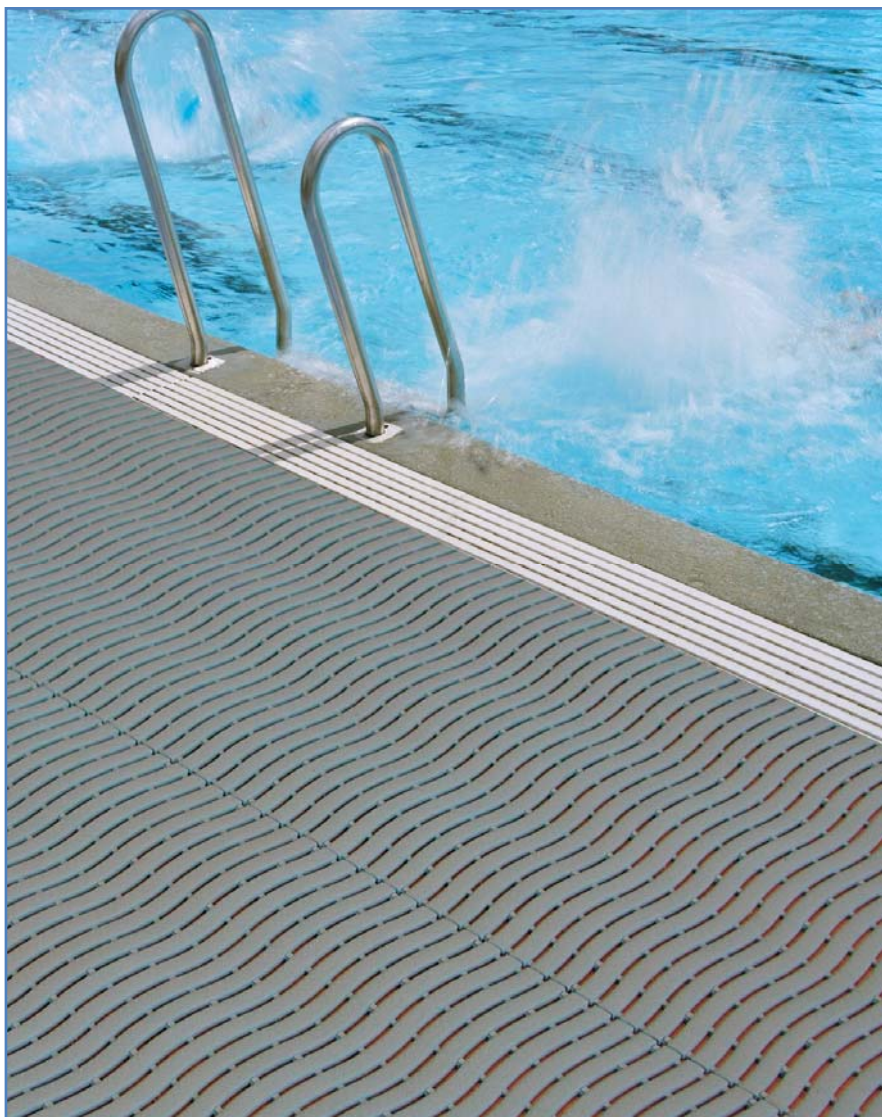

Ultima wet area mat is ideal for swimming pool surrounds, showers, spas, saunas and changing rooms. Curved design allows water to easily drain off, providing slip resistant, safe and dry surface. Ultima wet area mat is warm and comfortable and ideal with barefoot traffic.

Non-slip and safe surface

Ultima offers exceptional drainage and comfort. Curved design of the surface promotes immediate drainage.

Unbacked construction allows water to pass through the mat, providing safe and dry surface.

The soft and resilient non-slip knobs on the surface of the mat provide comfortable cushion for bare feet.

Ultima wet area matting is an ideal way of covering large areas.

Ultima has non-slip and self-draining design.

Ultima –wet area mat in rolls

Delivery in rolls, easy to assemble

Ultima wet area matting is an ideal way of covering large areas. Ultima tiles have a built in connecting system that allows rolls to be easily interlocked lengthwise.