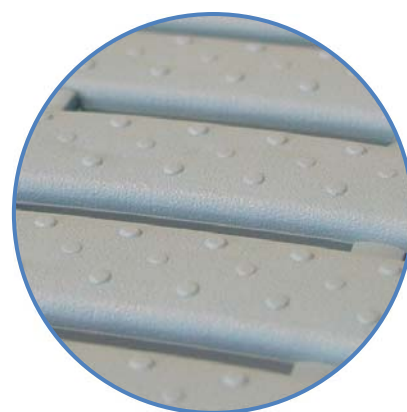

Ultima wet area mat is ideal for swimming pool surrounds, showers, spas, saunas and changing rooms. Curved design allows water to easily drain off, providing slip resistant, safe and dry surface. Ultima wet area mat is warm and comfortable and ideal with barefoot traffic.

Non-slip and safe surface

Ultima offers exceptional drainage and comfort. Curved design of the surface promotes immediate drainage.

Unbacked construction allows water to pass through the mat, providing safe and dry surface.

Ultima –wet area mat in rolls

Delivery in rolls, easy to assemble

Ultima wet area matting is an ideal way of covering large areas. Ultima tiles have a built in connecting system that allows rolls to be easily interlocked lengthwise.

Ultima is delivered in rolls. Rolls can be assembled next to each other with separate connectors.

Hidden interlocking connectors, seamless look.

SPECIFICATIONS:	
Material:	Antibacterially treated UV-resistant PE/EVA. 100 % recyclable.
Roll width:	58 cm
Roll length:	16 m
Height:	9 mm
Weight:	2,2 kg / m ²
Temperature resistance:	-35°C - +70°C
Colours:	Dark blue, pastel blue, graphite, beige and light grey.
Bacterial resistance:	No growth.
Slip resistance:	DIN 51097: A+ B+ C DIN EN 13451/15288-1: 30°