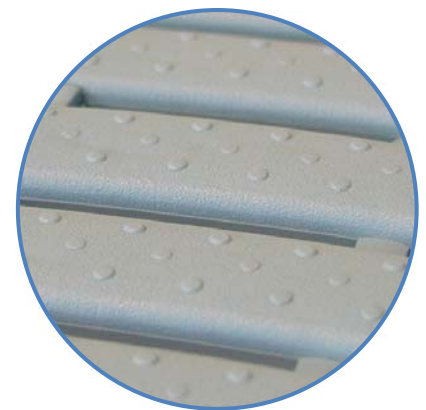

Ultima wet area mat is ideal for swimming pool surrounds, showers, spas, saunas and changing rooms. Curved design allows water to easily drain off, providing slip resistant, safe and dry surface. Ultima wet area mat is warm and comfortable and ideal with barefoot traffic.

Non-slip and safe surface

Ultima offers exceptional drainage and comfort. Curved design of the surface promotes immediate drainage.

Unbacked construction allows water to pass through the mat, providing safe and dry surface.

Ultima –wet area mat in rolls

Delivery in rolls, easy to assemble

Ultima wet area matting is an ideal way of covering large areas. Ultima tiles have a built in connecting system that allows rolls to be easily interlocked lengthwise.

Ultima is delivered in rolls. Rolls can be assembled next to each other with separate connectors.

Hidden interlocking connectors, seamless look.

SPECIFICATIONS:	
Material:	Antibacterially treated UV-resistant PE-polymers. 100 % recyclable.
Roll width:	58 cm
Roll length:	16 m
Height:	9 mm
Weight:	2,2 kg / m ²
Temperature resistance:	-35°C - +70°C
Colours:	Dark blue, pastel blue, graphite, beige and light grey.
Bacterial resistance:	No growth.