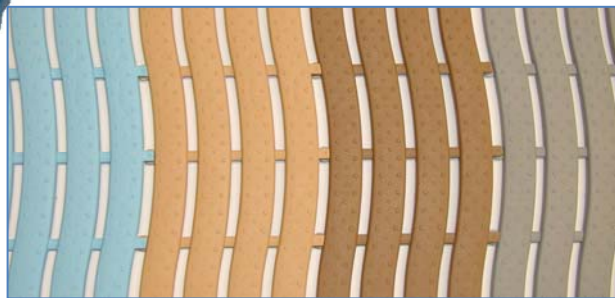

Ultima wet area mat is ideal for swimming pool surrounds, showers, spas, saunas and changing rooms. Curved design allows water to easily drain off, providing slip resistant, safe and dry surface. Ultima wet area mat is warm and comfortable and ideal with barefoot traffic.

Non-slip and safe surface

Ultima offers exceptional drainage and comfort. Curved design of the surface promotes immediate drainage.

Unbacked construction allows water to pass through the mat, providing safe and dry surface.

Ultima –wet area mat in rolls

Delivery in rolls, easy to assemble

Ultima wet area matting is an ideal way of covering large areas. Ultima tiles have a built in connecting system that allows rolls to be easily interlocked lengthwise.

Ultima is delivered in rolls. Rolls can be assembled next to each other with separate connectors.

Hidden interlocking connectors, seamless look.

SPECIFICATIONS:	
Material:	Antibacterially treated UV-resistant PE-polymers. 100 % recyclable.
Roll width:	58 cm
Roll length:	16 m
Height:	9 mm
Weight:	2,2 kg / m ²
Temperature resistance:	-35°C - +70°C
Colours:	Dark blue, pastel blue, graphite, beige and light grey.
Bacterial resistance:	No growth.