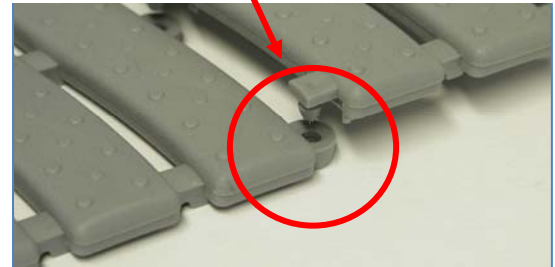

Non-slip and safe surface

Ultima offers exceptional drainage and comfort. Curved design of the surface promotes immediate drainage.

Unbacked construction allows water to pass through the mat, providing safe and dry surface.

The soft and resilient non-slip knobs on the surface of the mat provide comfortable cushion for bare feet.

Ultima wet area matting is an ideal way of covering large areas.

Ultima has non-slip and self-draining design.

Ultima –wet area mat in rolls

Delivery in rolls, easy to assemble

Ultima wet area matting is an ideal way of covering large areas. Ultima tiles have a built in connecting system that allows rolls to be easily interlocked lengthwise.

Ultima is delivered in rolls. Rolls can be assembled next to each other with separate connectors.

Hidden interlocking connectors, seamless look.

SPECIFICATIONS:	
Material:	Antibacterially treated UV-resistant PE/EVA. 100 % recyclable.
Roll width:	58 cm
Roll length:	16 m
Height:	9 mm
Weight:	2,2 kg / m ²
Temperature resistance:	-35°C - +70°C
Colours:	Dark blue, pastel blue, graphite, beige and light grey.
Bacterial resistance:	No growth.
Slip resistance:	DIN 51097: A+ B+ C DIN EN 13451/15288-1: 30°