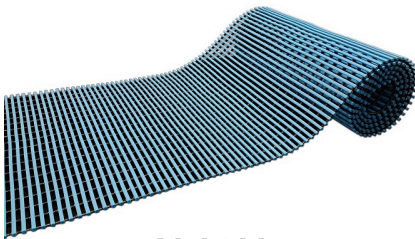

Ibiza - wet area mat roll

Ibiza - wet area mat roll is perfect for all environments that require safety and softness under the feet.

Ibiza - the wet area mat rolls open grid and smooth surface provide the best anti-slip and water drainage, making it an ideal choice for slippery and wet surfaces such as changing rooms, around swimming pools, boats, outdoor patios and behind bar counters and restaurant kitchen floors. Antibacterial properties protect bare feet in dressing areas and leisure centers.

Ibiza - wet area mat roll

Light blue

Light beige

Grey

Dark blue

Dark beige

Graphite

Hygienic

Non-slip and safe surface

Ibiza - mat offers exceptional drainage and comfort all in same mat. Curved design of the surface promotes immediate drainage. Unbacked construction allows water to pass through the mat, providing safe and dry surface.

SPECIFICATIONS:

Material:	Antibacterially treated UV-resistant soft vinyl. 100 % recyclable.
Roll widths:	60cm and 90cm
Roll length:	10 meters
Height:	12 mm
Weight:	4,5 kg/m ²
Colors:	graphite, grey, dark beige, light beige, light blue, dark blue
Temperature resistance:	-35°C - +70°C
Slip resistance:	DIN 51097: A + B + C DIN EN 13451/15288-1: 30°
Fire classification:	EN 13501: Cfl - s1
Emissions:	ISO 16000-9: TVOC class A+