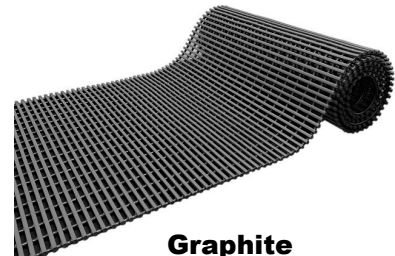

Ibiza - wet area mat roll

Ibiza - wet area mat roll is perfect for all environments that require safety and softness under the feet.

Ibiza - the wet area mat rolls open grid and smooth surface provide the best anti-slip and water drainage, making it an ideal choice for slippery and wet surfaces such as changing rooms, around swimming pools, boats, outdoor patios and behind bar counters and restaurant kitchen floors. Antibacterial properties protect bare feet in dressing areas and leisure centers.

Ibiza - wet area mat roll

Light blue

Light beige

Grey

Dark blue

Dark beige

Graphite

Hygienic

Non-slip and safe surface

Ibiza - mat offers exceptional drainage and comfort all in same mat. Curved design of the surface promotes immediate drainage. Unbacked construction allows water to pass through the mat, providing safe and dry surface.

SPECIFICATIONS:

Material:	Antibacterially treated UV-resistant soft vinyl. 100 % recyclable.
Roll widths:	60cm and 90cm
Roll length:	10 meters
Height:	12 mm
Weight:	4,5 kg/m ²
Colors:	graphite, grey, dark beige, light beige, light blue, dark blue
Temperature resistance:	-35°C - +70°C
Slip resistance:	DIN 51097: A + B + C DIN EN 13451/15288-1: 30°
Fire classification:	EN 13501: Cfl - s1
Emissions:	ISO 16000-9: TVOC class A+