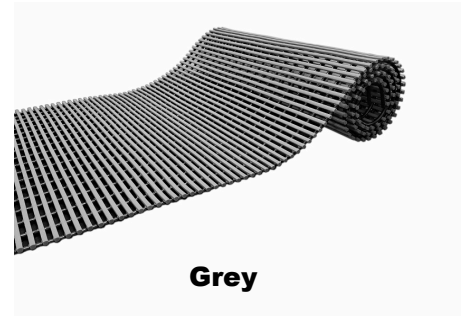

Ibiza - wet area mat roll

Ibiza - wet area mat roll is perfect for all environments that require safety and softness under the feet.

Ibiza - the wet area mat rolls open grid and smooth surface provide the best anti-slip and water drainage, making it an ideal choice for slippery and wet surfaces such as changing rooms, around swimming pools, boats, outdoor patios and behind bar counters and restaurant kitchen floors. Antibacterial properties protect bare feet in dressing areas and leisure centers.

Ibiza - wet area mat roll

Light blue

Light beige

Grey

Dark blue

Dark beige

Graphite

Hygienic

Non-slip and safe surface

Ibiza - mat offers exceptional drainage and comfort all in same mat. Curved design of the surface promotes immediate drainage. Unbacked construction allows water to pass through the mat, providing safe and dry surface.

SPECIFICATIONS:

Material:	Antibacterially treated UV-resistant soft vinyl. 100 % recyclable.
Roll widths:	60cm and 90cm
Roll length:	10 meters
Height:	12 mm
Weight:	4,5 kg/m ²
Colors:	graphite, grey, dark beige, light beige, light blue, dark blue
Temperature resistance:	-35°C - +70°C
Slip resistance:	DIN 51097: A + B + C DIN EN 13451/15288-1: 30°
Fire classification:	EN 13501: Cfl - s1
Emissions:	ISO 16000-9: TVOC class A+