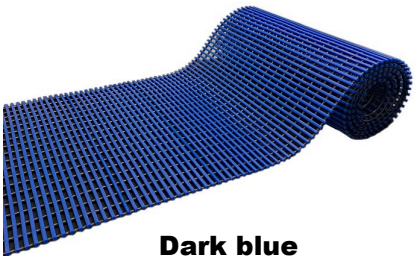

Ibiza - wet area mat roll

Ibiza - wet area mat roll is perfect for all environments that require safety and softness under the feet.

Ibiza - the wet area mat rolls open grid and smooth surface provide the best anti-slip and water drainage, making it an ideal choice for slippery and wet surfaces such as changing rooms, around swimming pools, boats, outdoor patios and behind bar counters and restaurant kitchen floors. Antibacterial properties protect bare feet in dressing areas and leisure centers.

Ibiza - wet area mat roll

Light blue

Light beige

Grey

Dark blue

Dark beige

Graphite

Hygienic

Non-slip and safe surface

Ibiza - mat offers exceptional drainage and comfort all in same mat. Curved design of the surface promotes immediate drainage. Unbacked construction allows water to pass through the mat, providing safe and dry surface.