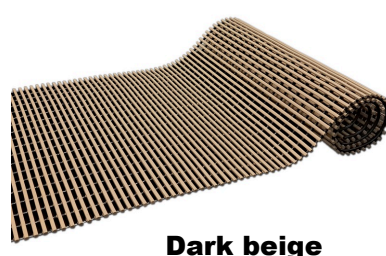

Ibiza - wet area mat roll

Ibiza - wet area mat roll is perfect for all environments that require safety and softness under the feet.

Ibiza - the wet area mat rolls open grid and smooth surface provide the best anti-slip and water drainage, making it an ideal choice for slippery and wet surfaces such as changing rooms, around swimming pools, boats, outdoor patios and behind bar counters and restaurant kitchen floors. Antibacterial properties protect bare feet in dressing areas and leisure centers.

Ibiza - wet area mat roll

Light blue

Light beige

Grey

Dark blue

Dark beige

Graphite

Hygienic

Ibiza - mat is treated with an anti-microbial additive for protection against the growth of mould, mildew, fungi and odour-causing germs. Ibiza is designed to prevent the development and growth of bacteria and it resists also body oils and chemicals.

Non-slip and safe surface

Ibiza - mat offers exceptional drainage and comfort all in same mat. Curved design of the surface promotes immediate drainage. Unbacked construction allows water to pass through the mat, providing safe and dry surface.