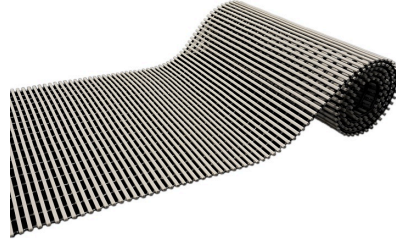

Ibiza - wet area mat roll

Ibiza - wet area mat roll is perfect for all environments that require safety and softness under the feet.

Ibiza - the wet area mat rolls open grid and smooth surface provide the best anti-slip and water drainage, making it an ideal choice for slippery and wet surfaces such as changing rooms, around swimming pools, boats, outdoor patios and behind bar counters and restaurant kitchen floors. Antibacterial properties protect bare feet in dressing areas and leisure centers.

Ibiza - wet area mat roll

Light blue

Light beige

Grey

Dark blue

Dark beige

Graphite

Hygienic

Non-slip and safe surface

Ibiza - mat offers exceptional drainage and comfort all in same mat. Curved design of the surface promotes immediate drainage. Unbacked construction allows water to pass through the mat, providing safe and dry surface.

SPECIFICATIONS:

Material:	Antibacterially treated UV-resistant soft vinyl. 100 % recyclable.
Roll widths:	60cm and 90cm
Roll length:	10 meters
Height:	12 mm
Weight:	4,5 kg/m ²
Colors:	graphite, grey, dark beige, light beige, light blue, dark blue
Temperature resistance:	-35°C - +70°C
Slip resistance:	DIN 51097: A + B + C DIN EN 13451/15288-1: 30°
Fire classification:	EN 13501: Cfl - s1
Emissions:	ISO 16000-9: TVOC class A+