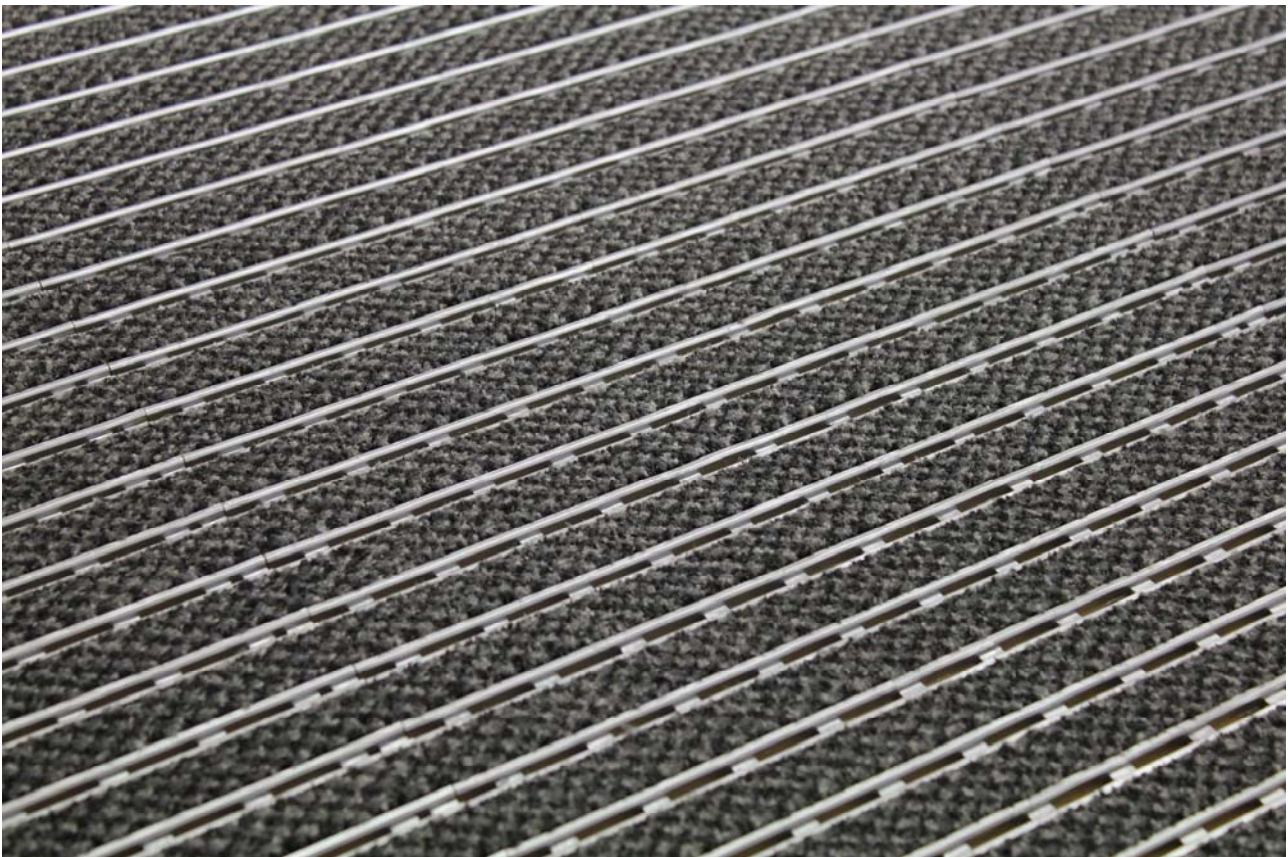

SILVER CARPET

heelproof entrance mat with textile carpet insert

Silver Carpet is heavy duty entrance mat consisting of interlocking tiles with high performance carpet inserts. A highly durable and practical textile carpet inserts have excellent moisture and dirt absorption properties.

Silver Carpet is suitable for inside entrances and for light to medium traffic in private and public areas.

High grade special vinyl/NBR tiles provide impact sound insulation and slip resistance.

Silver Carpet with textile carpet inserts is unique entrance matting system available in interlocking tiles.

SILVER CARPET

Interlocking modular tiles

Silver Carpet vinyl/NBR tiles are very easy to cut to size and shape. Tiles can be installed in minutes, without the use of special tools. Interlocking modular tiles allow you to create an entrance mat of any length and width.

Good drainage and non-slip surface

Silver Carpet has slip resistant surface and it offers excellent drainage. Open construction allows water to pass through the mat, providing safe and dry surface.

| SPECIFICATIONS: | |
|-------------------------|--|
| Tile material: | UV-resistant vinyl/NBR. Resists most chemicals and oils. |
| Tile size: | 38,5 x 12,4 cm |
| Tile colour: | Aluminium |
| Packaging: | 24 tiles / pkg (= 1,15 m ²) |
| Height: | 14 mm |
| Weight: | 8,0 kg / m ² |
| Insert colours: | Black and grey. |
| Insert pile material: | 100 % polyamide |
| Temperature resistance: | -35°C - +70°C |
| Fire classification: | EN 13501: Bfl - s1 |
| Emissions: | ISO 16000-9: TVOC class A+ |